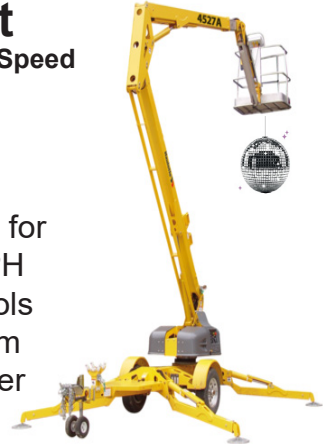

**Scissor Lift**

An elevating work platform with steel guard rails.

25' .. **\$150** per Day  
**\$400** per Week  
 32' .. **\$220** per Day  
**\$480** per Week

Drives easily through most commercial doorways.

**Towable Boom Lift**

More Control · More Rigidity · More Speed

**\$300** per Day  
**\$1000** per Week

Hydraulic auto-leveling outriggers for faster and easier set up. 65 MPH rated tow speed. Platform controls with one-hand operation or boom functions. Standard air and water lines to platform.

**Diamond Drilling Rig**

**\$60** per 4 Hours  
**\$80** per Day

The feed handle can be mounted on either side for easy drilling close to walls and columns.

Drill rig is engineered for positive anchoring to allow for both vertical and horizontal drilling.