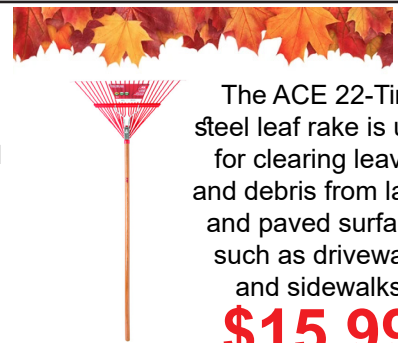

(74978)

The ACE 22-Tine steel leaf rake is used for clearing leaves and debris from lawns and paved surfaces such as driveways and sidewalks.

$15.99

SNOW SHOVELS

It's ALMOST snow shovelling season. Be ahead of the game and purchase your shovel now! Clear large surfaces quickly with our Garant extra-wide snow pushers!