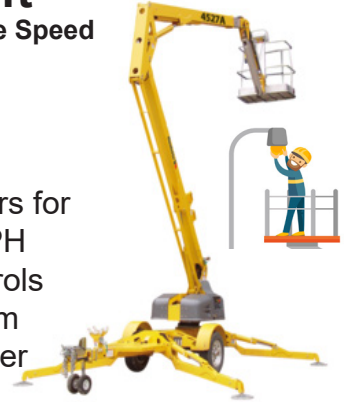

BEi®... We Have The Tools You Need
 By renting from BEi®, you have access to our extensive line of well-maintained equipment.

Scissor Lift

An elevating work platform with steel guard rails.

25' .. **\$150** per Day
\$400 per Week
 32' .. **\$220** per Day
\$480 per Week

Drives easily through most commercial doorways.

Towable Boom Lift

More Control · More Rigidity · More Speed

\$300 per Day
\$1000 per Week

Hydraulic auto-leveling outriggers for faster and easier set up. 65 MPH rated tow speed. Platform controls with one-hand operation or boom functions. Standard air and water lines to platform. (45' available)

Diamond Drilling Rig

\$60 per 4 Hours
\$80 per Day

The feed handle can be mounted on either side for easy drilling close to walls and columns.

Drill rig is engineered for positive anchoring to allow for both vertical and horizontal drilling.