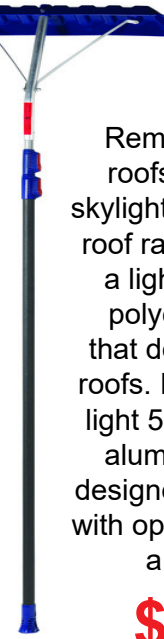

(70206)

Poly Roof Rake

Remove snow from roofs, awnings and skylights with the Garant roof rake. This tool has a light and resistant polyethylene blade that does not damage roofs. Its anti-slip, ultra-light 5.03 m telescopic aluminum handle is designed to provide you with optimal comfort and a long reach.

30" Wide Blade
*Blade: 30"W x 14"H
*Handle: 47"L

\$29.79

(7109739)

21" Wide Blade
*Blade: 21"W x 11"H
*Handle: 46-1/4"L

\$18.79

(7200652)

18" Wide Blade
*Blade: 18"W x 13-1/2"H
*Handle: 47"L

\$16.79